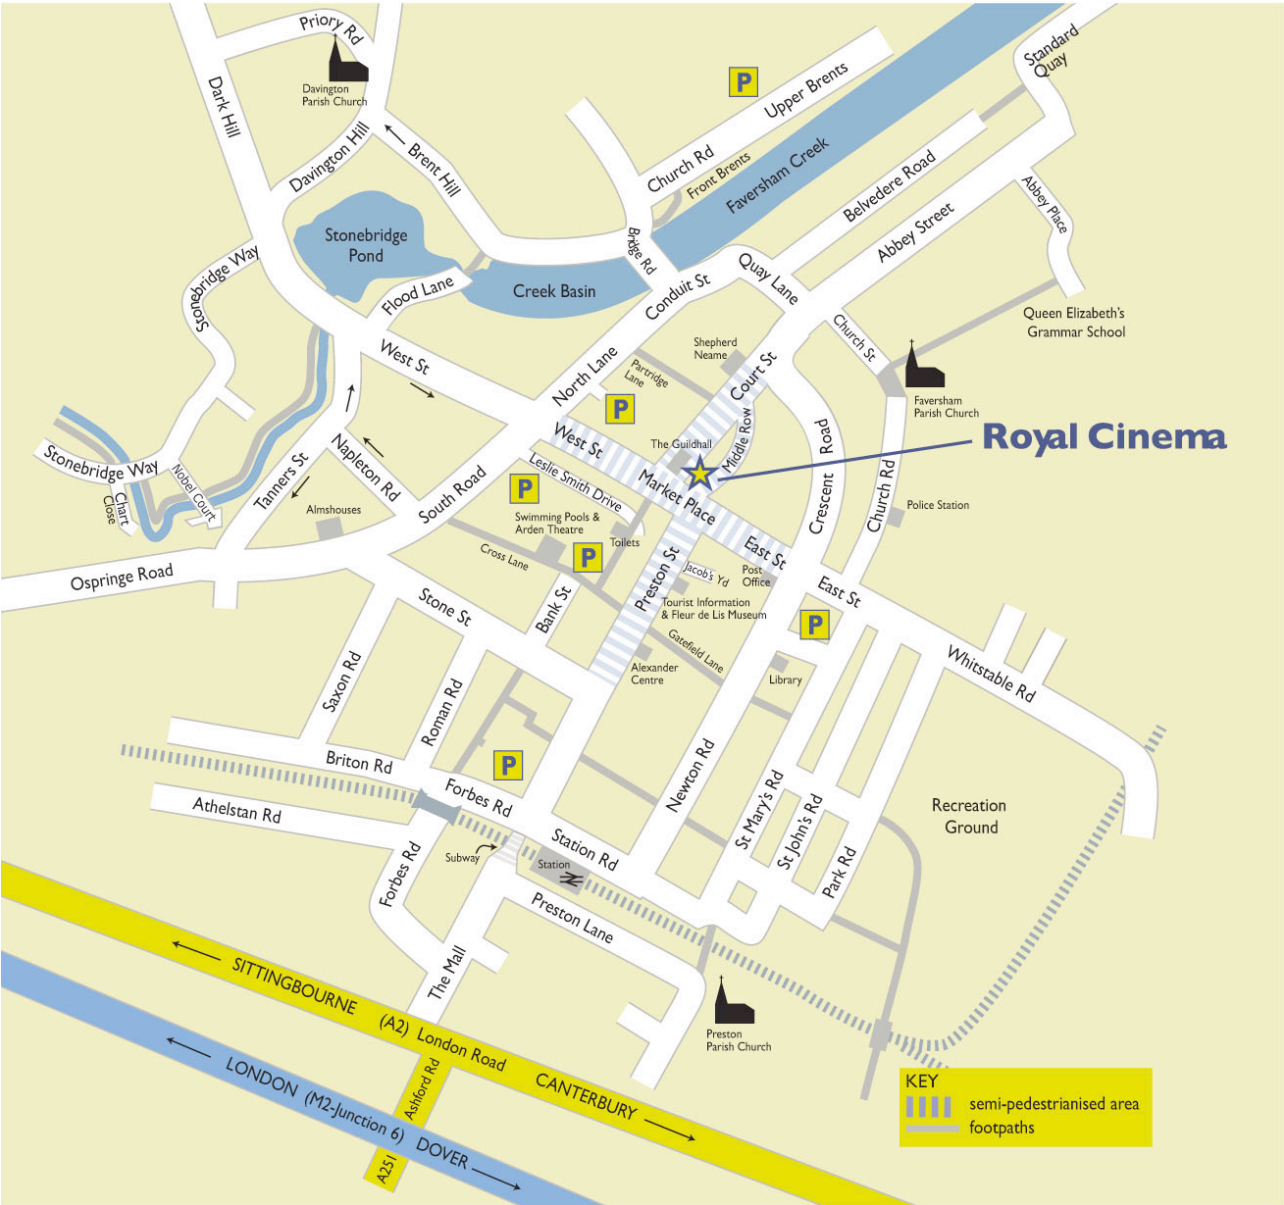

Printable map showing location of Royal Cinema in Faversham, Kent

**Royal Cinema**  
Middle Row  
Market Place  
Faversham  
Kent  
ME13 7AG